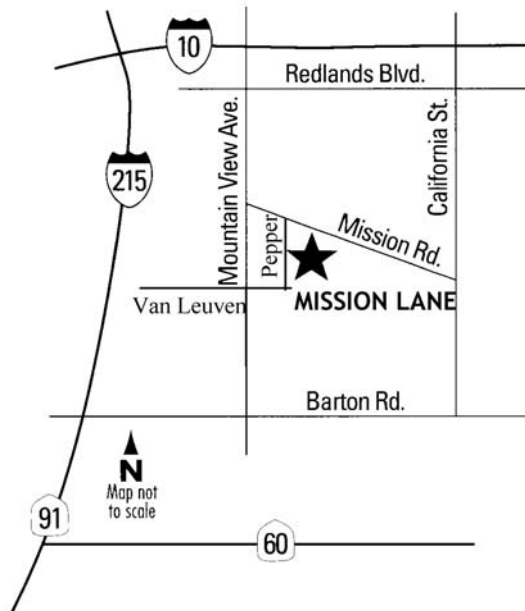

Vicinity map of Mission Lane in Loma Linda

MISSION LANE
TEMPORARY SALES OFFICE
CORNER OF VAN LEUVEN AND PEPPER (Thomas Guide Page 607E7)

PHONE: +1 (909) 796-6411

FAX: +1 (909) 796-6444

Email address: sales@APHonline.com